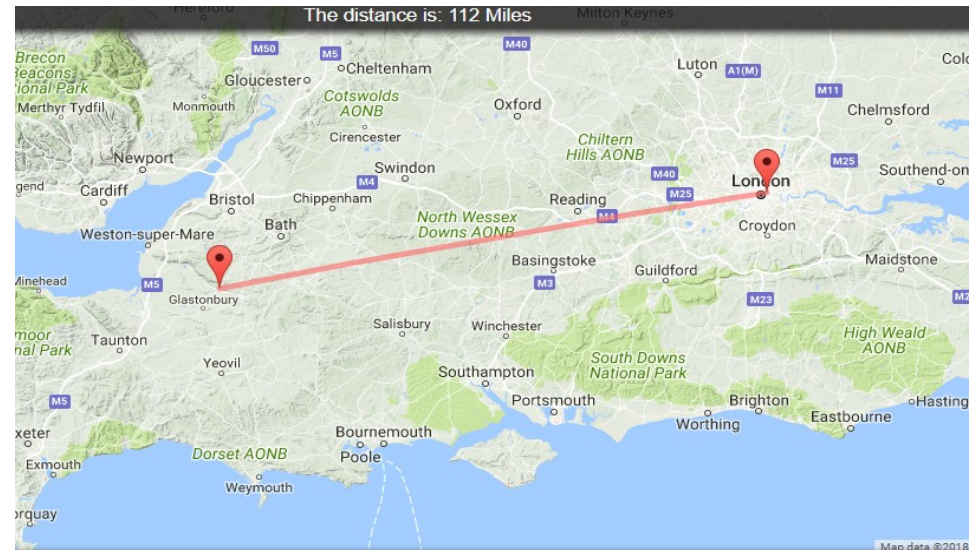

# Wells Swimming Club City to City Super Swim

Sunday 25<sup>th</sup> February 2018 @ Wells Leisure Centre

We are holding a sponsored swim in aid of the club;

- The Club challenge is to swim the distance between England's two smallest Cities;  
**The City of Wells to The City of London**
- The distance from Wells Cathedral to St Pauls Cathedral is 112 miles (180km) which is 7,200 lengths of a 25m pool.
- We aim to complete the challenge in less than 12 hours.
- All squads from Development to Masters are invited to take part, with everyone collecting sponsorship to raise money for our club.
- You can do as much or as little as you like, it all counts towards the total.
- Family and friends are welcome to enter as well to help the cause.